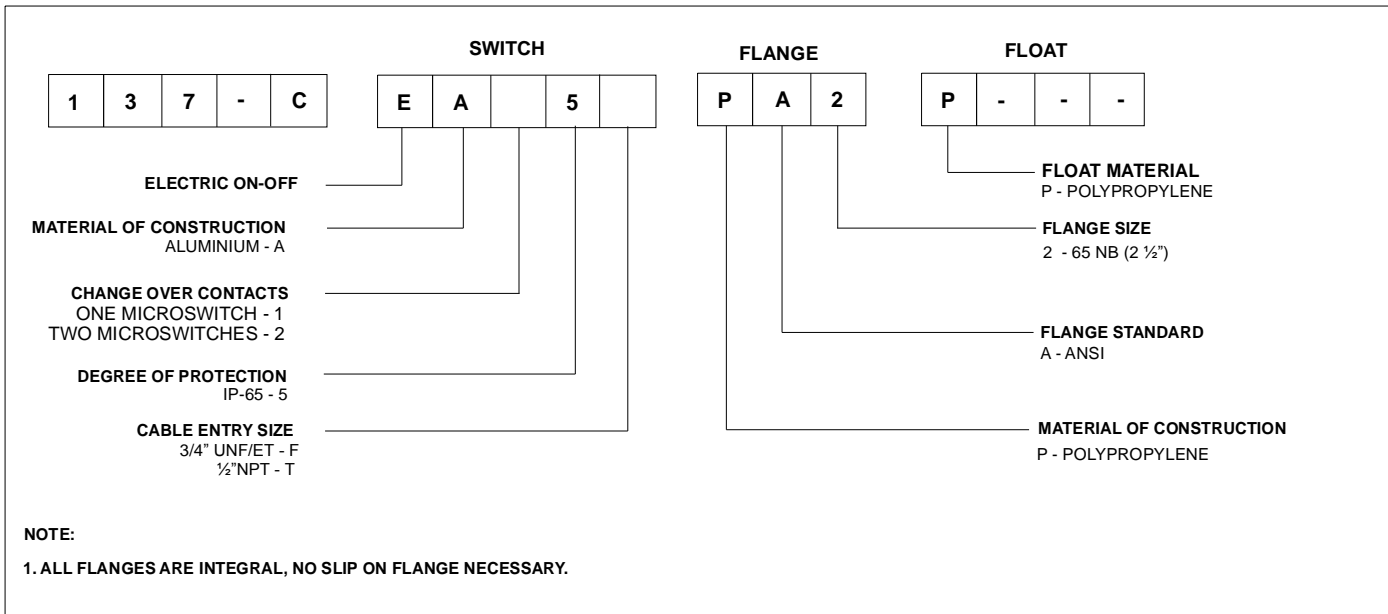

ORDERING CODE FOR POLYPROPYLENE SWITCH