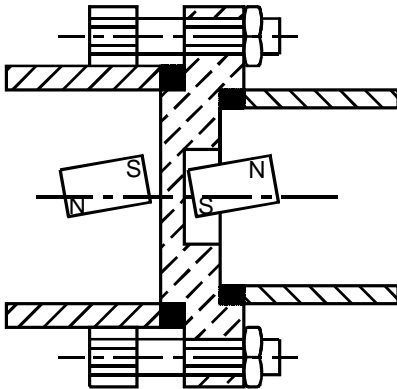

For corrosive applications SBEM offers a special construction in side mounted float switches in which wetted parts are in Polypropylene and switch enclosure is in aluminium. The basic principle of operation remains the same as in our standard magnetic float switch of series 137.

The movement of the float is transmitted through a solid Non magnetic wall by repulsion of like magnetic poles. This ensures that the float magnet imparts a snap action to the microswitch (es). Standard round flange or sealing /slip on type mounting having gland less construction Isolates the switch from the product completely. The Sturdy design, the double snap effect as result of the magnets used and the snap action of the microswitch (es) guarantee a virtually unlimited life time.

SPECIFICATIONS

Working Pressure	: Atmospheric (liquid column height above float 8 meter maximum for liquid density 1.2 kg/dm ³)
Operating temperature	: 0 to 60 °C
Ambient temperature	: 0 to 60 ° C
Density of liquid	: 0.7 to 1.2 kg/dm ³
Weight (without flange)	: 2.0 kg (Approx.)
Operating differential	: 12 ± 2 mm (fixed)
Repeatability	: ± 2 mm
Switch enclosure	: Aluminium alloy
Ingress protection	: IP-65 as per IS:13947 (Part I) -1993
Switch element	: Microswitch, SPDT, Silver Plated contacts
Switch rating	: 5 A @ 230 VAC (Resistive)
Flange material	: Polypropylene
Flange type	: ANSI 150# or standard round flange.
Wetside material	: Polypropylene