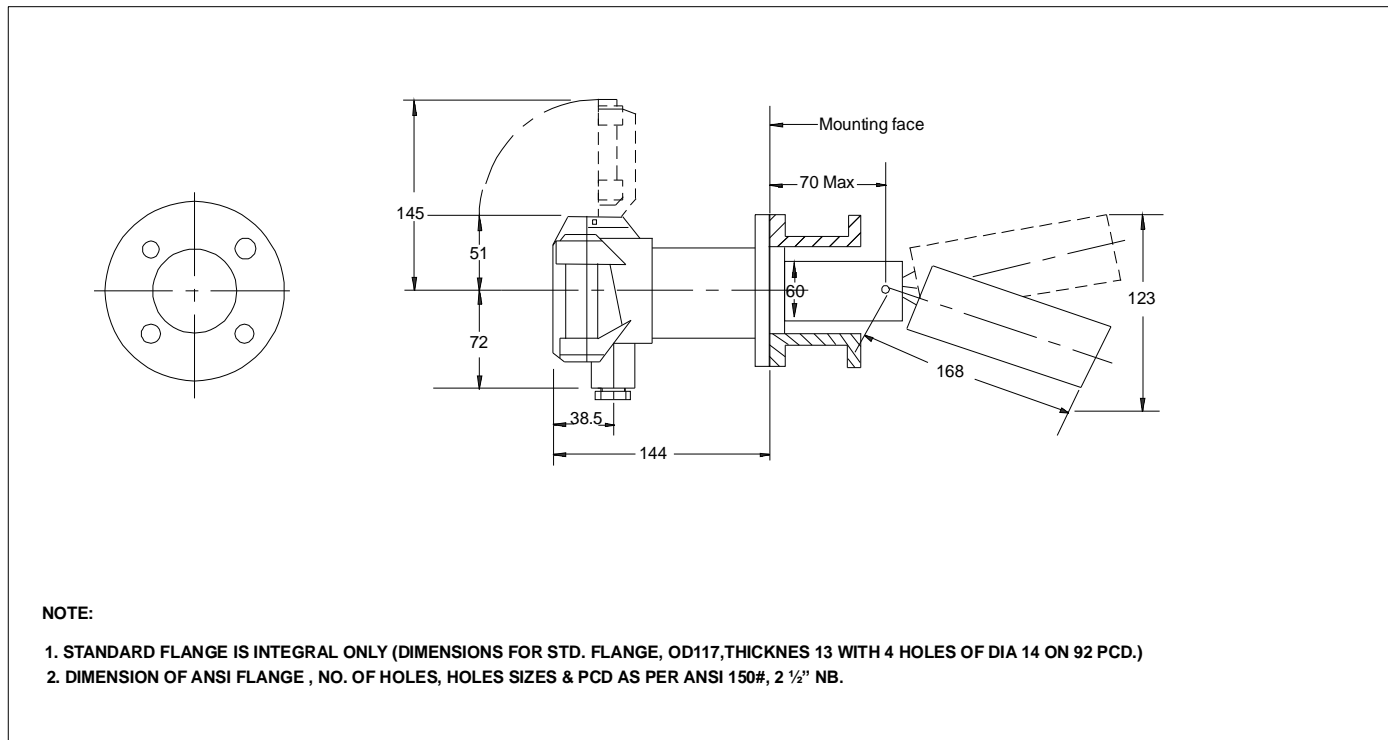

MECHANICAL DIMENSIONS

*** Continuous developments may necessiate changes without notice.

LF-137-0801 R06 08/2008

SBEM Pvt. Ltd.

H.O. : 39, Electronic Co-Operative Estate, Pune - 411 009 (India)

Tel. : 91-20-24220505, 24223375 Fax : 91-20-24215670

Email : sbemsales@sbem.co.in, sbemsales@vsnl.com

Web : www.sbem-india.com

Works : Bibwewadi Industrial Estate, 691/A/2, Pune-Satara Road, Pune - 411 037 (India), Email : mfg@sbem.co.in

Office : Mumbai
Tel. : 91-22-27823601 / 03
Fax : 91-22-2782603
Email : sbemho@bom4.vsnl.net.in
mumbai@sbem.co.in

Chennai
91-44-24481235, 24486947
91-44-24486947
chennai@sbem.co.in

New Delhi
91-11-26560647, 26969679
91-11-26969679
newdelhi@sbem.co.in

Pune & Gujarat
91-20-24220505, 24223375
91-20-24215670
pune@sbem.co.in
gujarat@sbem.co.in