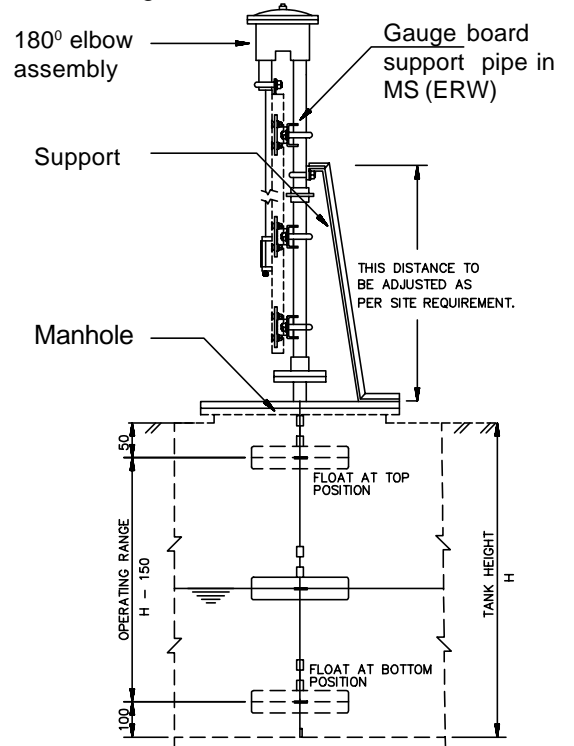

Standard ordering code of 131