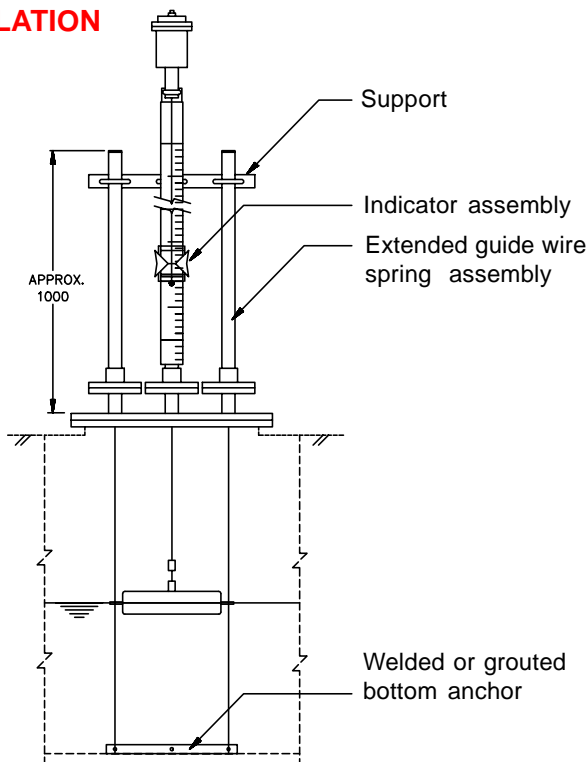

Top Mounted Open Scale Target Reading type Level Indicator

This leaflet describes installation arrangement for time tested and field proven Open Scale Target Reading Type Level Indicator, Series 131, on the top of tanks without the help of any additional supporting structure. This installation facilitates indication on the ground level in case of underground tanks and simplifies the support arrangement for the gauge board assembly. The specifications for this type of installation differ from those of standard 131 in following parameters ...

- Minimum gauge boards supplied - Two nos. (1100 & 200 mm).
- Measuring range - 1000 mm (Maximum).
- Float cable guide - 180° elbow assembly.
- Float assembly - 300 mm ϕ .
- Guide wire spring assembly - Standard guide wire spring assembly. Guide wire tensioning cover has been extended to 1.5 meter length. This cover also acts as support to the gauge board.
- Manhole dimensions - Minimum 200 mm ϕ .

The installation is done on manholes. The standard guide rod assembly can also be used if tank height is less than 3 meters. Volume indication can not be provided in this arrangement.

ORDERING CODE

1	3	1	-	T	L	3								H =					

INSTALLATION