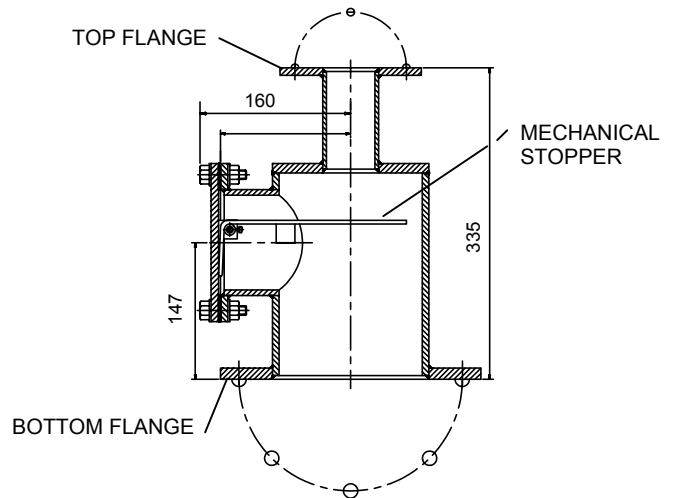

# Fabricated Calibration Chamber 139 FCC

## INTRODUCTION:

The Fabricated Calibration Chamber is used to fit the Servo Gauge's 2" flange to a 6" or 8" flange on the top of tank. It is for use on atmospheric tanks only. It provides a mechanical stopper for the Servo Gauge displacer so that a top reference is available for calibration. The displacer may be accessed through the side flange of the chamber. Material of construction of chamber is carbon steel and is polyurethane painted. The chamber is supplied allongwith bottom flange gasket (CAF) and cadmium plated CS nuts and bolts.

### MECHANICAL DIMENSIONS

8" ANSI

NOTE : Bottom flange drilled to suit 150 lbs process connection.  
Flange is flat face and 8/10 mm thick

139-FCC

8

0

2

1 \* (\* Fixed digit)

**TYPICAL ORDERING CODE**