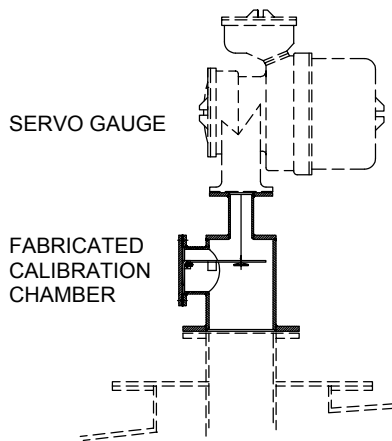

# Fabricated Calibration Chamber 139 FCC

## INTRODUCTION:

The Fabricated Calibration Chamber is used to fit the Servo Gauge's 2" flange to a 6" or 8" flange on the top of tank. It is for use on atmospheric tanks only. It provides a mechanical stopper for the Servo Gauge displacer so that a top reference is available for calibration. The displacer may be accessed through the side flange of the chamber. Material of construction of chamber is carbon steel and is polyurethane painted. The chamber is supplied allongwith bottom flange gasket (CAF) and cadmium plated CS nuts and bolts.

### MECHANICAL DIMENSIONS